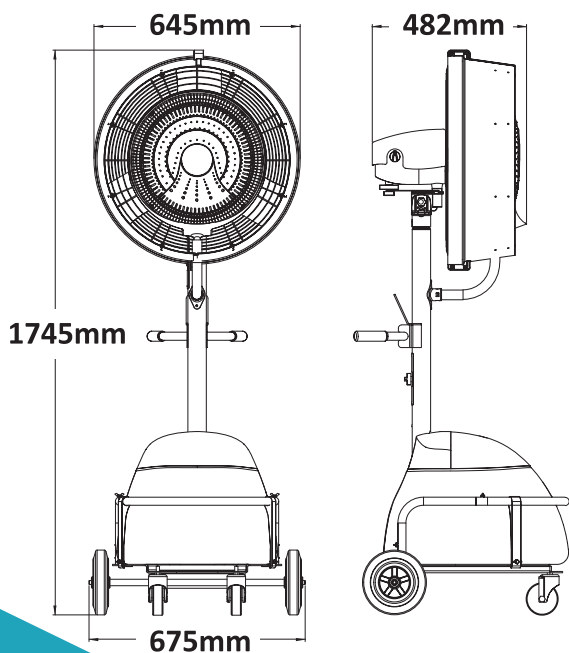

戶外幼霧風扇 C06B

23" Outdoor Advanced Fine Misting Fan

Dimension	645mm*482mm*1745mm
Power consumption	220V, 50Hz, 310-350W
Air flow	143-220m ³ /min
Speed Levels	3levels
Serving area	50m ²
Water tank capacity	48L
Humidification	7L/H
Mist operation	4hrs
Swing	90°
Noise	58-70dB

- Mobile unit with wheels
- Overheating protection
- Tilt angle is adjustable
- With its attached water tank

Specification

Features

Call Now
5503 8458

www.hkmisting.com