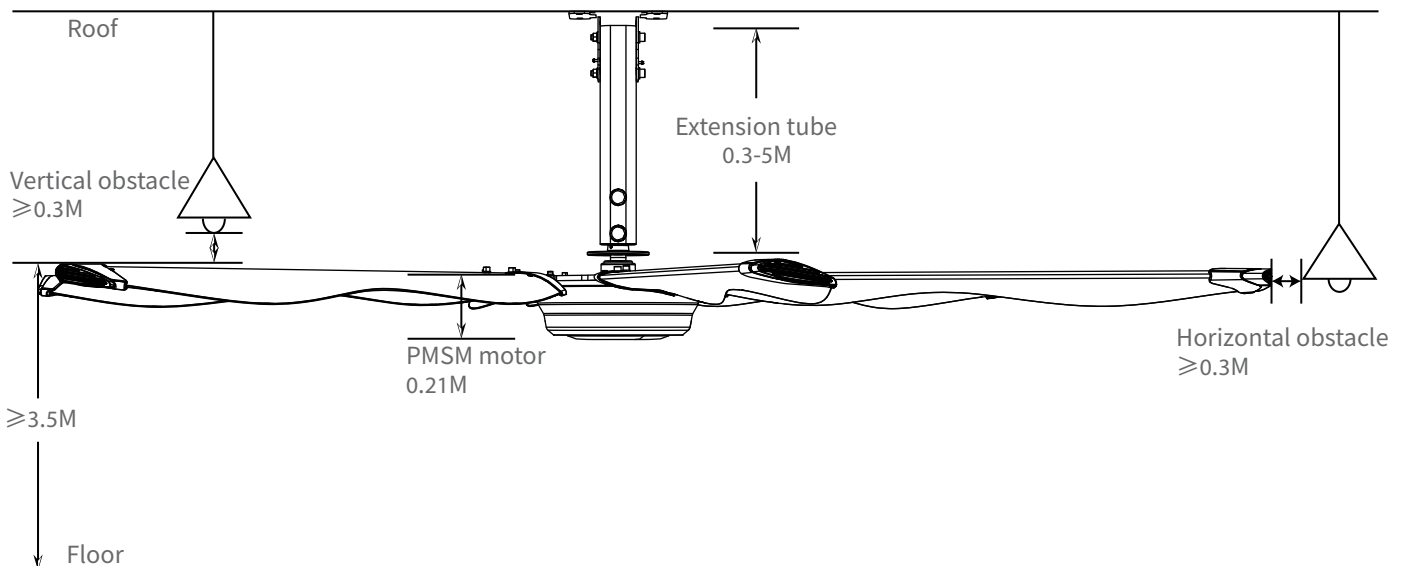

Super Energy Saving

Conform to National Standard GB30253
-2013 and Reaches Grade 1 Energy Saving
Efficiency Saving the Costs for You

INSTALLATION CONDITIONS AND TYPES

HKM Aircool SERIES PARAMETERS

TECHNICAL SPECIFICATIONS					
Model	HVLS-HKM-SAC-42	HVLS-HKM-SAC-36	HVLS-HKM-SAC-30	HVLS-HKM-SAC-25	HVLS-HKM-SAC-20
Size	14ft (4.2m)	12ft (3.6m)	10ft (3.0m)	8ft (2.5m)	6.5ft (2.0m)
Fan Weight	52kg	48kg	44kg	41kg	38kg
Max Speed	72RPM	95RPM	110RPM	130RPM	150RPM
Power	0.14kW	0.26kW	0.30kW	0.33kW	0.35kW
Max Air Volume	7550m ³ /min	6560m ³ /min	5100m ³ /min	4200m ³ /min	3900m ³ /min
Full Load Current	1.5A	1.3A	1.0A	0.7A	0.5A