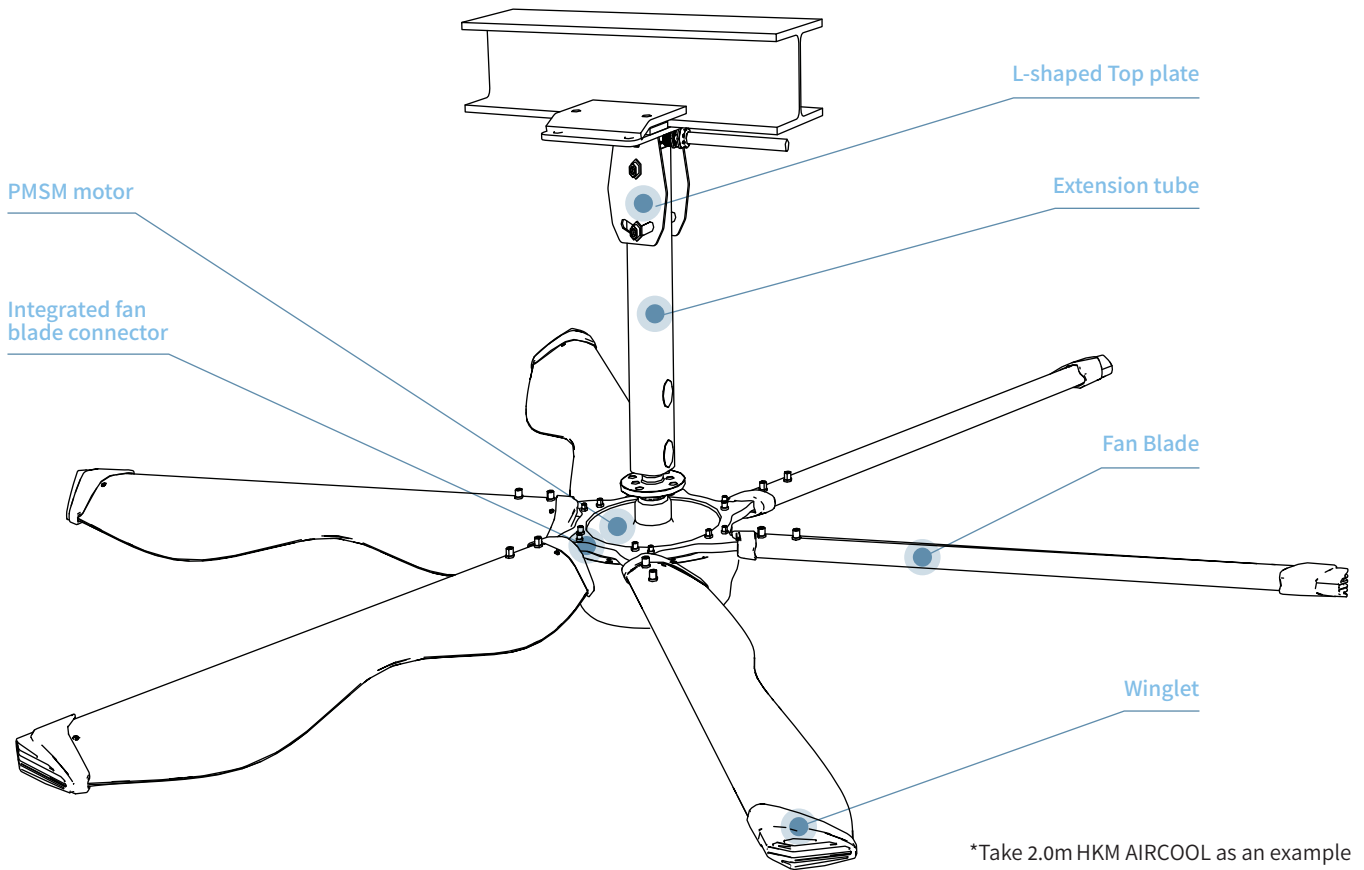

PRODUCT SELLING POINT