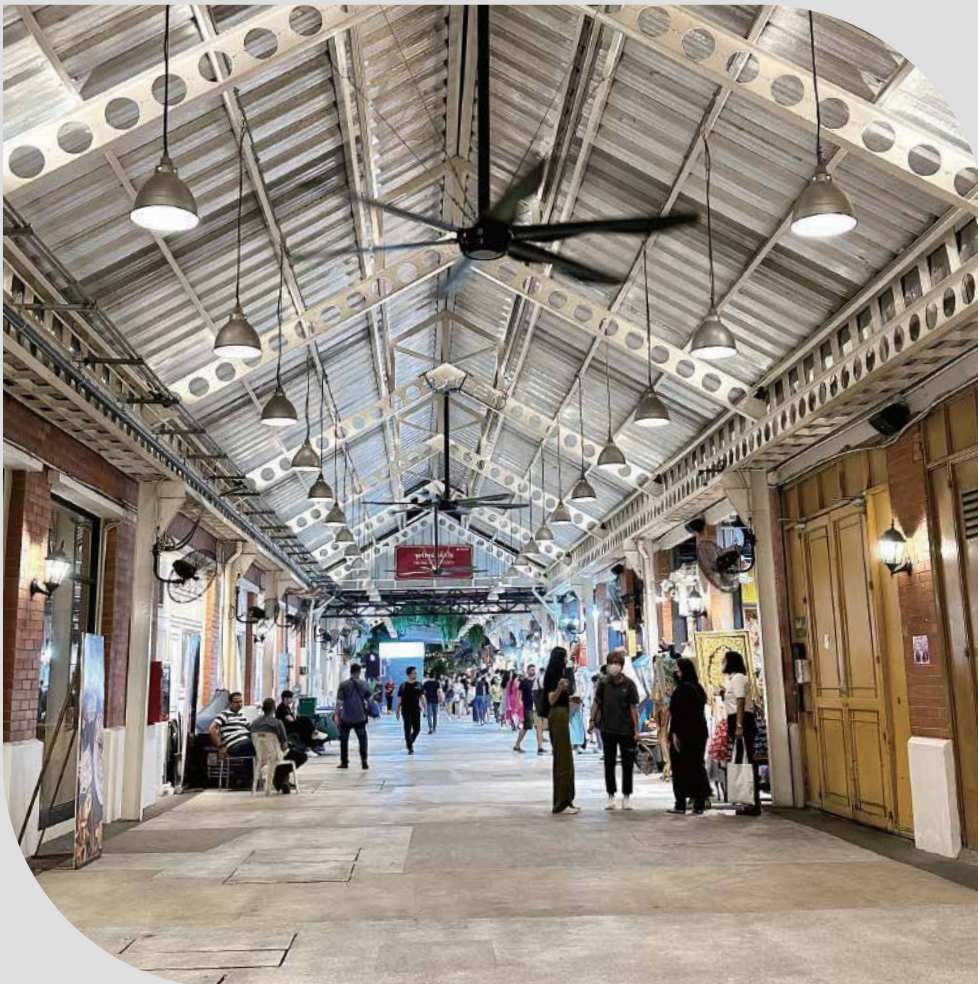

● Flexible Installation

● Multi-scenario Use

A photograph of a modern interior hallway. The ceiling features a large, white, multi-bladed ceiling fan. The walls are finished with light-colored wood paneling and dark trim. The floor is made of light-colored stone tiles. In the background, there are some decorative lanterns on the floor. The image is framed by a large, semi-circular blue graphic element in the bottom right corner.

HKM AIRCOOL

● Cool Revolutionary

APPLICATION

- Upscale Restaurant •
- Themed Restaurant •
- Large Atmosphere Restaurant •
- Medium Commercial Plaza •
- Supermarket •
- Convenience Store •

Entertainment

Outdoor Space

- Large amusement park •
- zoos & arboretums •
- children's play ground •

HKM AIRCOOL

Traffic Hub

- Airport
- High-speed rail station
- Train station
- Bus station
- Metro station
- Wharf

- Museum
- Opera House
- Public Places