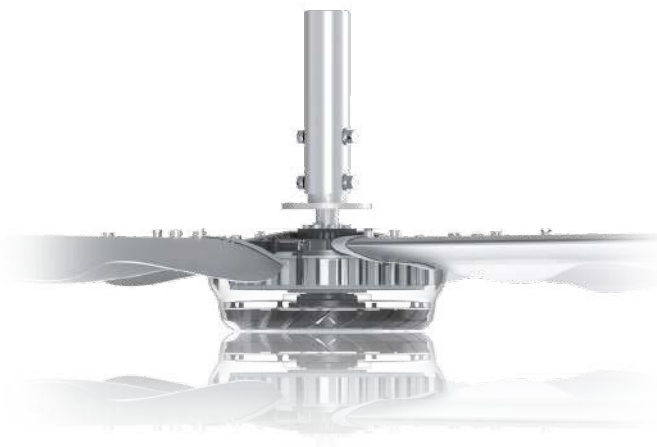

香港霧業有限公司
Hong Kong Misting Limited

PRODUCT INTRODUCTION

HKM Aircool series introduces a new type of HVLS fan, developed based on PMSM (Permanent Magnet Synchronous Motor) technology. This fan is specifically designed for use in public and commercial spaces such as bars, restaurants, gyms, hotel lobbies, and more.

Featuring a distinctive wing-shaped aerodynamic blade design, the HKM Aircool is capable of delivering an impressive airflow of up to $7550\text{m}^3/\text{min}$. With a stable rotation speed, HKM Aircool provides unparalleled comfort compared to traditional fans. Standing beneath the HKM Aircool you'll experience multidirectional airflow, akin to the natural breeze system found outdoors, resulting in a cooling effect of 4-7 degrees Celsius that you can feel on your skin.

Three-dimensional Air Circulation

High Air Volume,
Large Space Ventilation, Comfortable and Healthy

High Efficiency

A single fan can cover more than 1000m^2
(Air volume is superior to that of 100 ordinary fans)